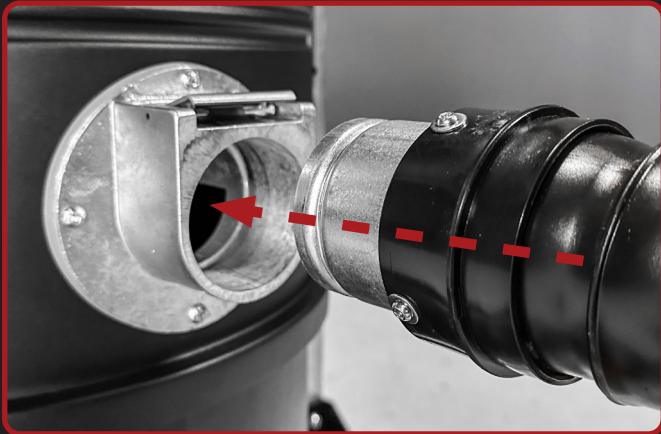

- Effortless collection of fumes and fine dust at the source
- Easy to install and retrofit on existing vacuums
- Flexible yet steady extraction arm

Ø 70 mm
INLET CONNECTION

Ø 70 mm - 270 X 95 mm
RUBBER SUCTION HOOD

Ø 70 mm - 1,2 mt long
OMNI-DIRECTIONAL ARTICULATED ARM

**EASY TO RETROFIT
ON ANY VACUUM
WITH Ø70 INLET**

TB UP

MINUBULL

TB

M

TX

ECOBULL