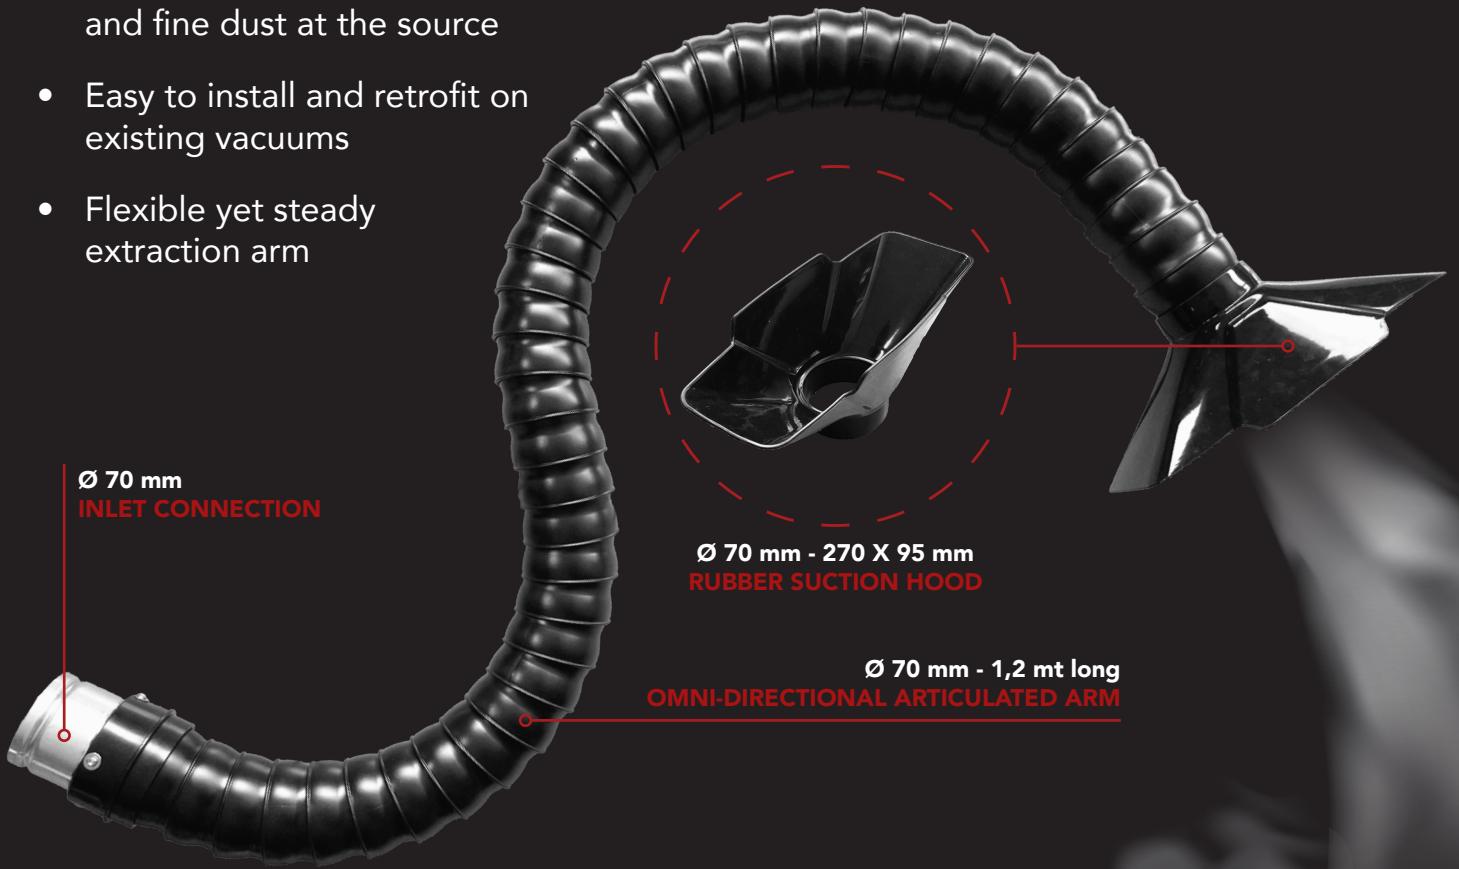

- Effortless collection of fumes and fine dust at the source
- Easy to install and retrofit on existing vacuums
- Flexible yet steady extraction arm

Ø 70 mm
INLET CONNECTION

Ø 70 mm - 270 X 95 mm
RUBBER SUCTION HOOD

Ø 70 mm - 1,2 mt long
OMNI-DIRECTIONAL ARTICULATED ARM

**EASY TO RETROFIT
ON ANY VACUUM
WITH Ø70 INLET**

TB UP

MINUBULL

TB

M

TX

ECOBULL