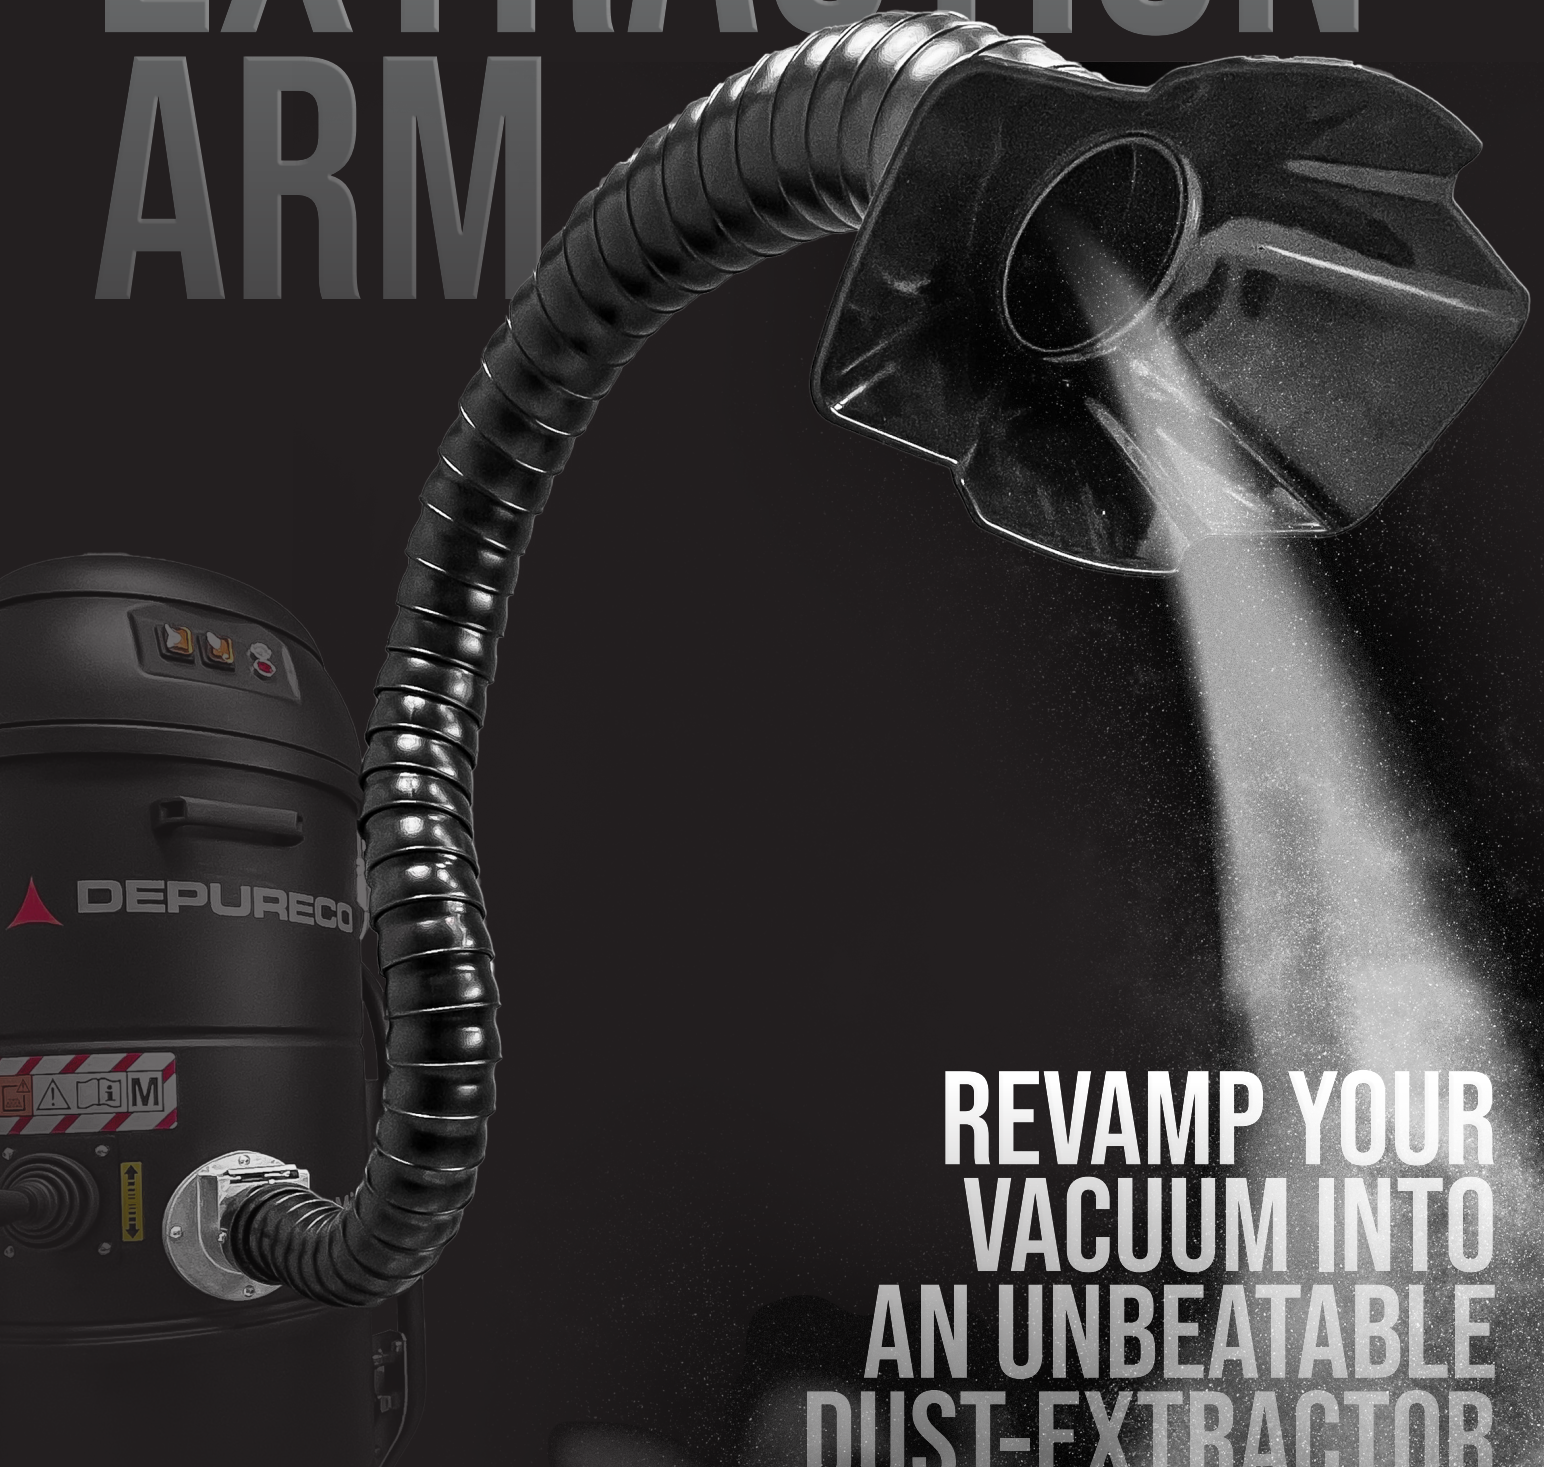

EXTRACTION ARM

**REVAMP YOUR
VACUUM INTO
AN UNBEATABLE
DUST-EXTRACTOR**

Depureco Industrial Vacuums Srl

Via Venezia, 32 · 10088 Volpiano (TO)
Tel. +39 011 98.59.117

www.depureco.com
depureco@depureco.com